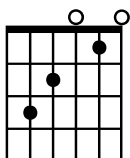

## Girl From Tokyo

Words and Music by  
Geoman & J.Villalon

**Am**

**C**

**G**

**Em**

**Am C G Em**  
Whoah...whoah...  
**Am C G Em Am**  
Whoah...whoah...  
**C G Em Am**  
Tokyo...Tokyo...  
**C G Em Am**  
Tokyo...Tokyo...

**Am C G Em**  
It started on the perfect night  
**Am C G Em**  
There were stars above everything was fairytale-like  
**Am C**  
So she thought I'll seize the moment  
**G Em**  
Have some fun then say goodbye to him  
**Am C G Em**  
She didn't know it was the first night of the end

Oh

**Am C G**  
Things will never be the same  
**Em Am**  
For the girl from Tokyo  
**C G**  
No one ever sees the pain  
**Em Am**  
Of the girl from Tokyo  
**Am C G**  
Things will never be the same  
**Em Am**  
For the girl from Tokyo  
**C G**  
No one ever sees the pain  
**Em Am**  
Of the girl from Tokyo

**C G Em**  
Whoah...whoah...  
**Am C G Em Am**  
Whoah...whoah...

**Am C G Em**  
A three letter raven in his touch  
**Am C G Em**  
Funny how it'd give a stranger so much trust  
**Am C G**  
She doesn't know his name but she knows his face  
**Em Am**  
A ghost from the past to share her fate  
**C**  
And that one night...  
**G Em**  
It was the first night of the end oh